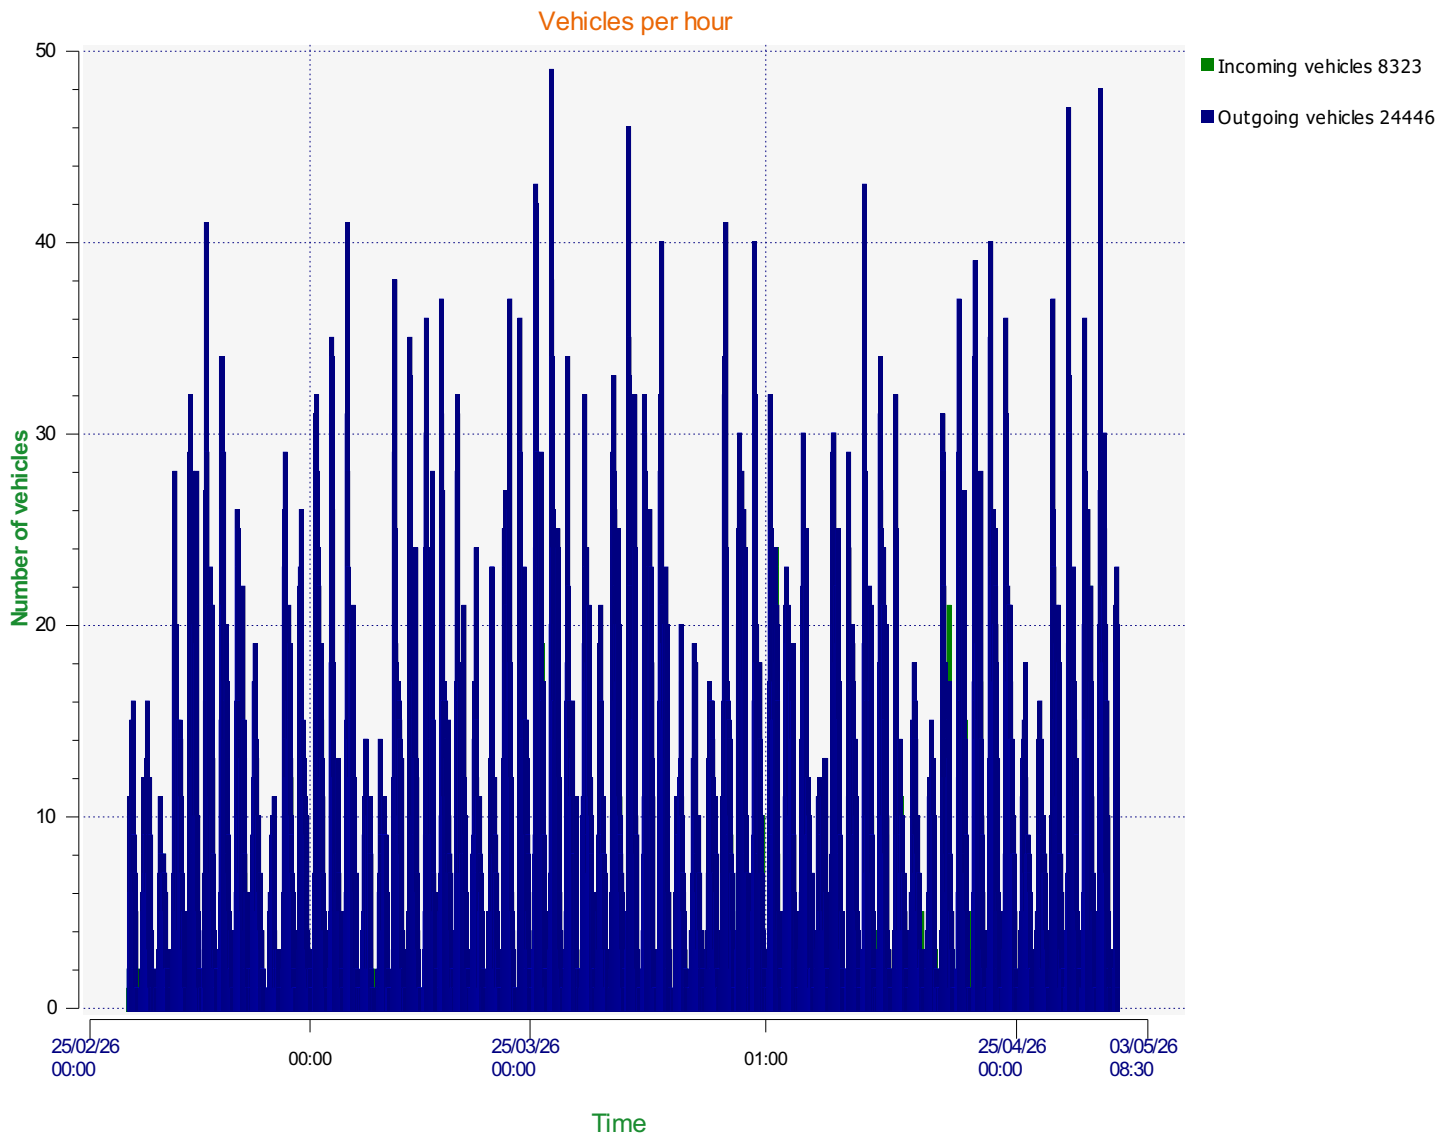

Location:

Comments:

Start date: Friday, February 27, 2026 10:00 AM
End date: Friday, May 1, 2026 8:30 AM

Location:

Comments:

Start date: Friday, February 27, 2026 10:00 AM
End date: Friday, May 1, 2026 8:30 AM

Location:

Comments:

Speed percentiles (incoming)

V30: 16.00Mph **V50:** 18.00Mph **V85:** 22.00Mph

Start date: Friday, February 27, 2026 10:00 AM
End date: Friday, May 1, 2026 8:30 AM

Location:

Comments:

Speed percentile(outgoing)

V30: 18.00Mph **V50:** 20.00Mph **V85:** 26.00Mph

Start date: Friday, February 27, 2026 10:00 AM
End date: Friday, May 1, 2026 8:30 AM

Location:

Comments: