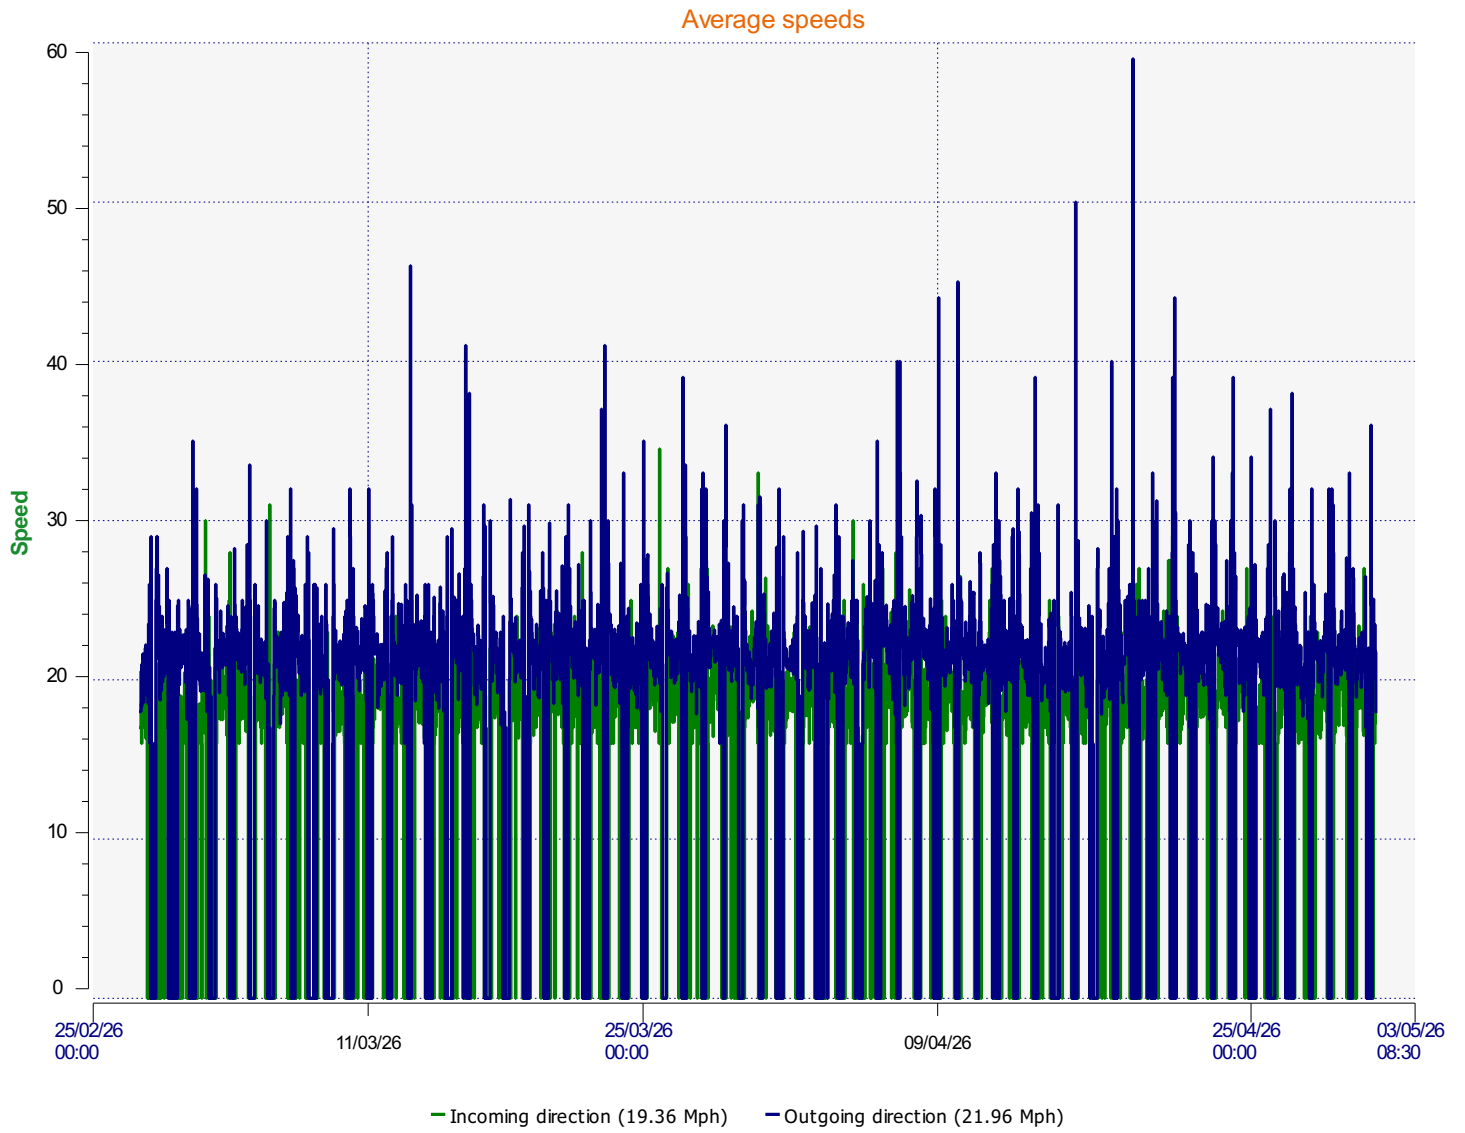

Start date: Friday, February 27, 2026 10:00 AM
End date: Friday, May 1, 2026 8:30 AM

Location:

Comments: