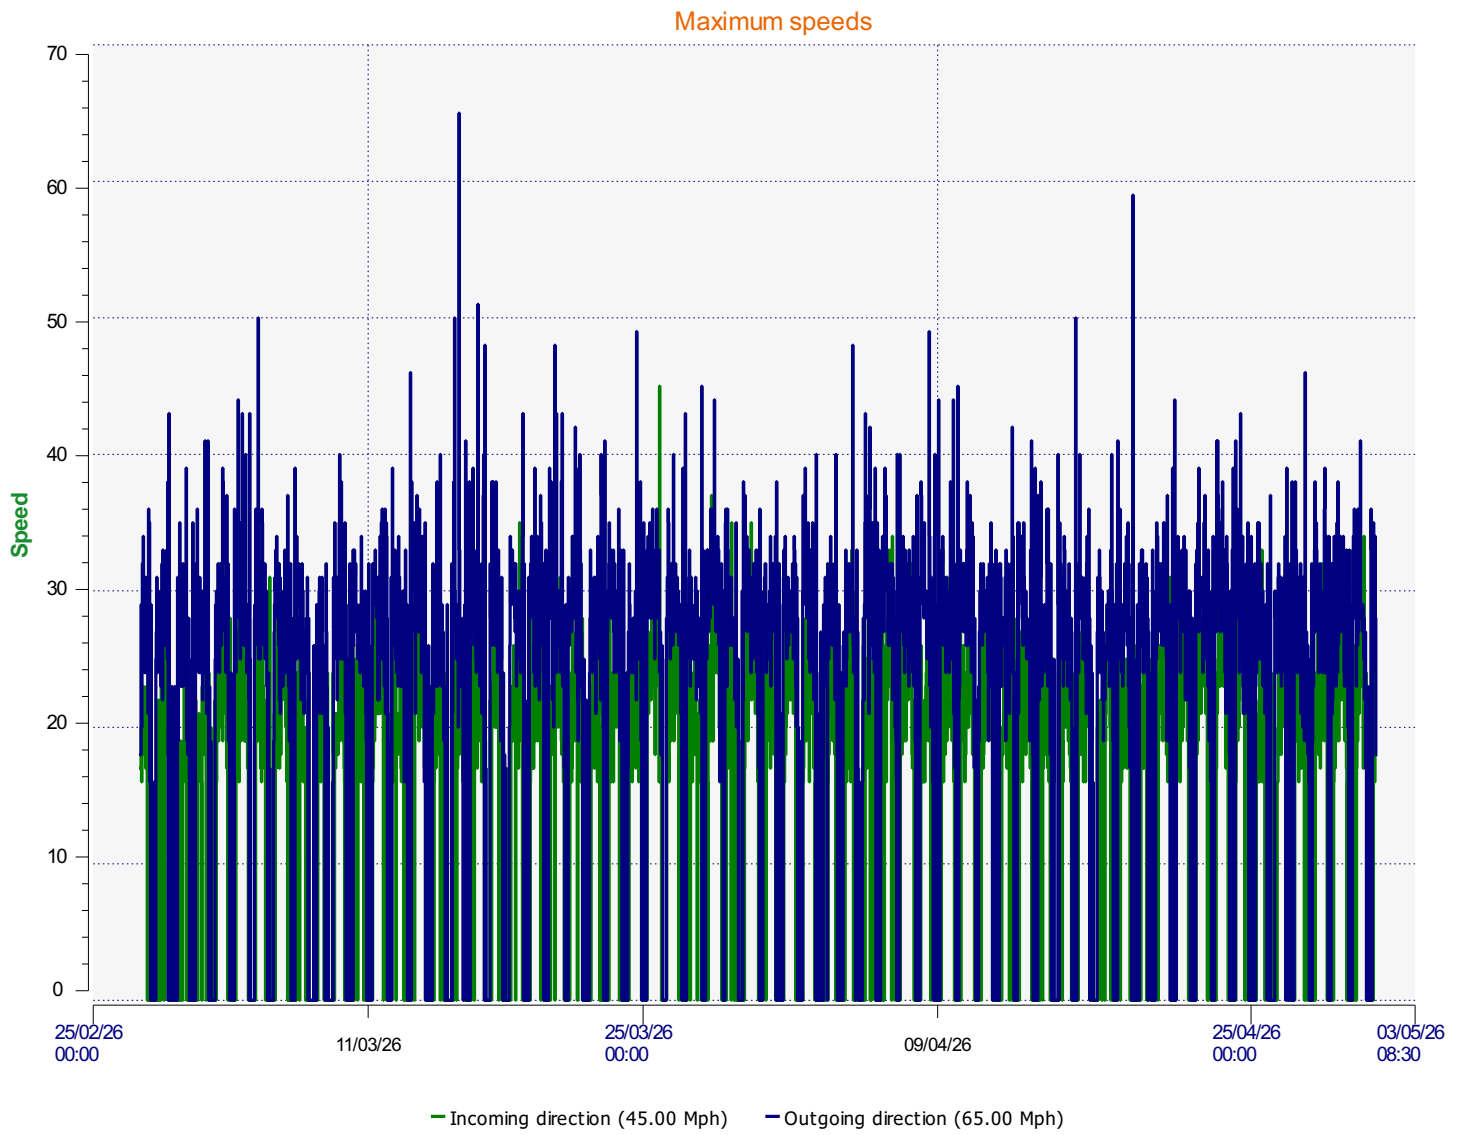

Location:

Comments:

Start date: Friday, February 27, 2026 10:00 AM
End date: Friday, May 1, 2026 8:30 AM

Location:

Comments:

Start date: Friday, February 27, 2026 10:00 AM
End date: Friday, May 1, 2026 8:30 AM

Location:

Comments:

Speed percentiles (incoming)

V30: 16.00Mph **V50:** 18.00Mph **V85:** 22.00Mph

Start date: Friday, February 27, 2026 10:00 AM
End date: Friday, May 1, 2026 8:30 AM

Location:

Comments:

Speed percentile(outgoing)

V30: 18.00Mph **V50:** 20.00Mph **V85:** 26.00Mph

Start date: Friday, February 27, 2026 10:00 AM
End date: Friday, May 1, 2026 8:30 AM

Location:

Comments: