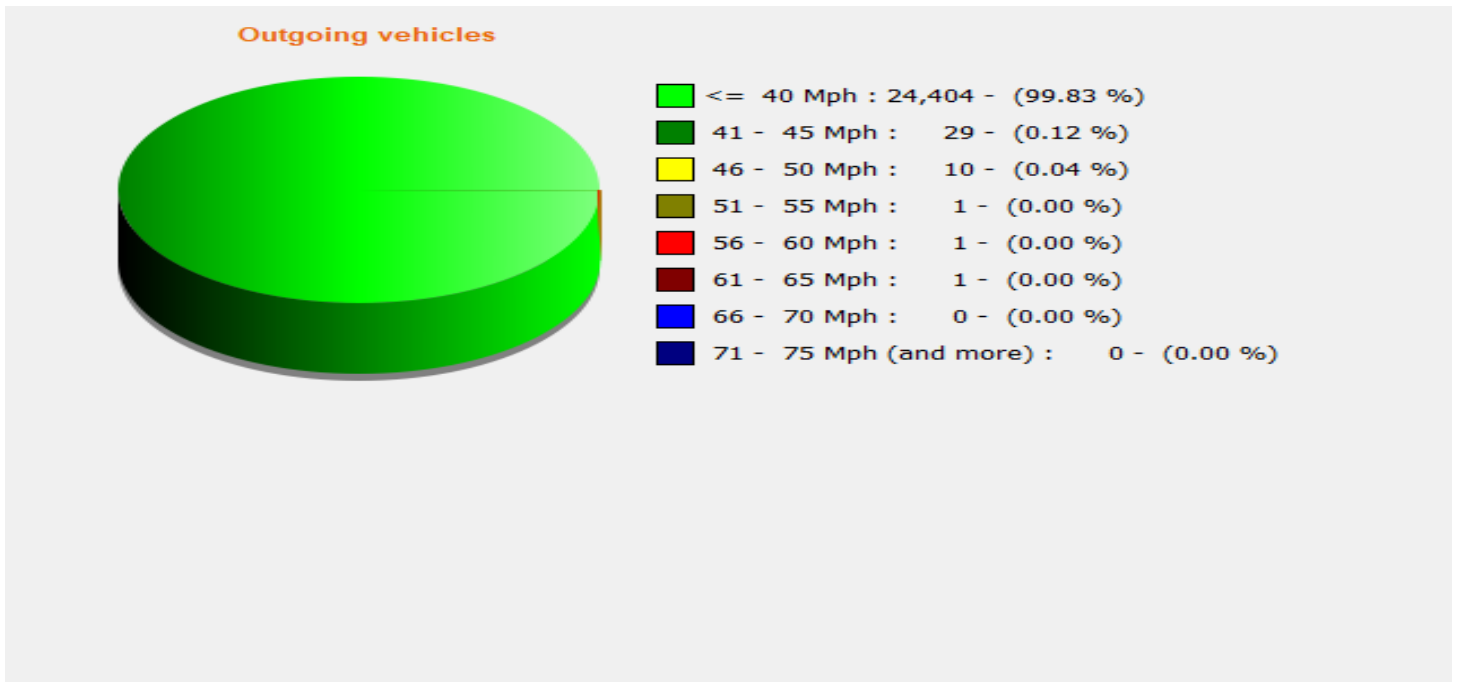

Location:

Comments:

Start date: Friday, February 27, 2026 10:00 AM
End date: Friday, May 1, 2026 8:30 AM

Location:

Comments:

Start date: Friday, February 27, 2026 10:00 AM
End date: Friday, May 1, 2026 8:30 AM