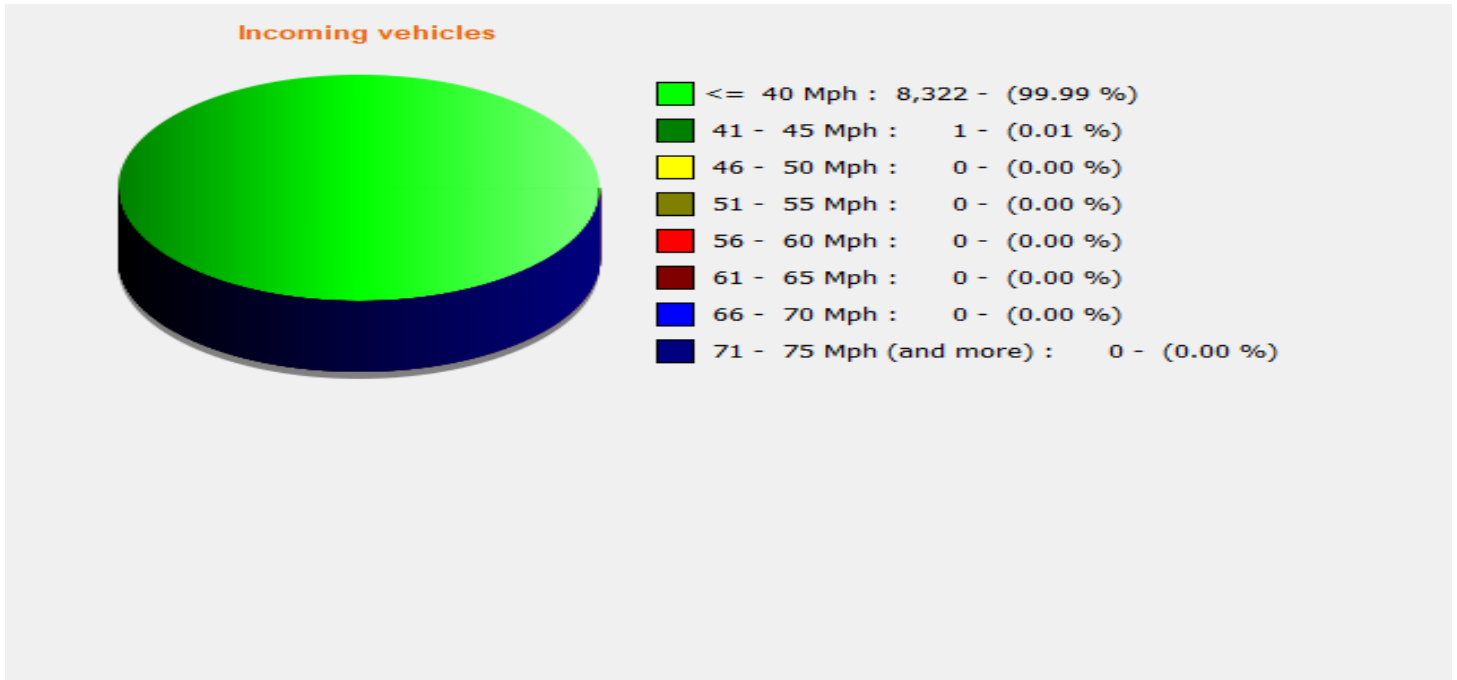

Start date: Friday, February 27, 2026 10:00 AM
End date: Friday, May 1, 2026 8:30 AM

Location:

Comments: